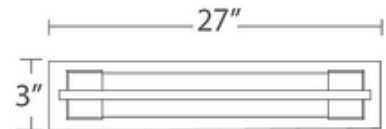

BRAND

Modern Forms

DESCRIPTION

Dusted with shimmer-like pixie dust, the design of the Ice Bathroom Vanity Light delivers the magic of light blended with geometry, textured art glass, and a durable Chrome finish. No transformer or driver required. Dimmable with a low voltage electronic dimmer, sold separately.

SHADE COLOR	Clear
BODY FINISH	Chrome
WATTAGE	12W
DIMMER	Low Voltage Electronic
DIMENSIONS	19" W x 3" H x 2.67" D
INTEGRATED LED MODULE	
LAMP	1 x LED/12W/120V LED

Technical Information

LUMINOUS FLUX	710 lumens
LUMENS/WATT	59.17
LAMP COLOR	3500K
COLOR RENDERING	90 CRI
BEAM SPREAD	Flood

SPEC # MFR833676

WS-57927

COMPANY	PROJECT	FIXTURE TYPE	APPROVED BY	DATE