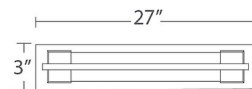

Specifications

COLOR Clear
BODY FINISH Chrome
WATTAGE 24W
DIMMER Low Voltage Electronic
DIMENSIONS 27"W x 3"H x 2.67"D
INTEGRATED LED MODULE 1 x LED/24W/120V LED
COUNTRY OF ORIGIN China

Technical Information

LAMP LIFE 50000 hours
BEAM SPREAD Flood
COLOR RENDERING 90 CRI
LAMP COLOR 3500K
LUMENS/WATT 59.17
LUMINOUS FLUX 1420 lumens

Shown in chrome / clear

WS-57919

WS-57927

WS-57937

CLICK TO VIEW PRODUCT

Notes: