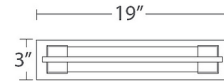

Shown in chrome / clear

WS-57919