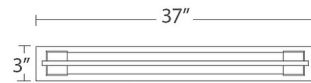

Specifications

COLOR Clear
BODY FINISH Chrome
WATTAGE 24W
DIMMER Low Voltage Electronic
DIMENSIONS 27"W x 3"H x 2.67"D
INTEGRATED LED MODULE 1 x LED/24W/120V LED
COUNTRY OF ORIGIN China

Technical Information

LAMP LIFE 50000 hours
BEAM SPREAD Flood
COLOR RENDERING 90 CRI
LAMP COLOR 3500K
LUMENS/WATT 59.17
LUMINOUS FLUX 1420 lumens

Shown in chrome / clear

WS-57919

WS-57927

WS-57937

CLICK TO VIEW PRODUCT

Notes: