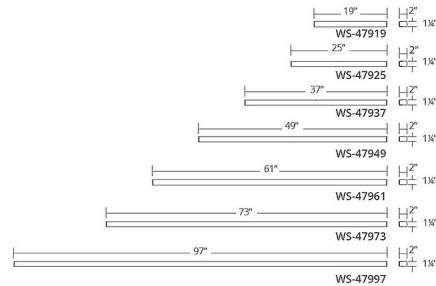

### Specifications

COLOR . . . . . White  
 BODY FINISH . . . . . Brushed Aluminum  
 WATTAGE . . . . . 17W  
 DIMMER . . . . . Low Voltage Electronic  
 DIMENSIONS . . . . . 19"W x 1.25"H x 2"D  
 INTEGRATED LED MODULE . . . . . 1 x LED/17W/120V LED  
 COUNTRY OF ORIGIN . . . . . China

### Technical Information

LAMP LIFE . . . . . 54000 hours  
 COLOR RENDERING . . . . . 90 CRI  
 LAMP COLOR . . . . . 3000K  
 LUMENS/WATT . . . . . 46.76  
 LUMINOUS FLUX . . . . . 795 lumens

Shown in brushed aluminum / white