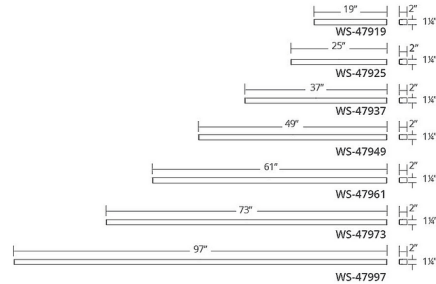

Description

Modern and ultra-minimal, the Lightstick Bathroom Vanity Light features a slender bar of light constructed from a co-extrusion of clear and white acrylic with an aluminum frame. The versatile design allows it to be placed horizontally or vertically or even at angles on walls and ceilings. Available in seven sizes. No transformer or driver required. Dimmable with a low voltage electronic dimmer, sold separately. Note: Conversion plate included for 4 inch junction box. Slim Junction Box(JB-0501) included for mounting fixture without canopy.

Specifications

COLOR White
 BODY FINISH Brushed Aluminum
 WATTAGE 17W
 DIMMER Low Voltage Electronic
 DIMENSIONS 19"W x 1.25"H x 2"D
 INTEGRATED LED MODULE 1 x LED/17W/120V LED
 COUNTRY OF ORIGIN China

Technical Information

LAMP LIFE 54000 hours
 COLOR RENDERING 90 CRI
 LAMP COLOR 3000K
 LUMENS/WATT 46.76
 LUMINOUS FLUX 795 lumens

Shown in brushed aluminum / white

CLICK TO VIEW PRODUCT

Notes: