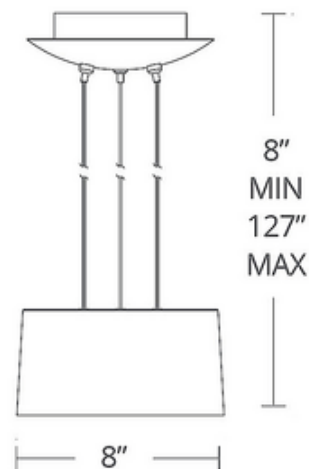

COMPANY

PROJECT

FIXTURE TYPE

APPROVED BY

DATE