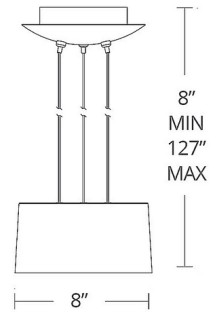

CLICK TO VIEW PRODUCT

Notes: