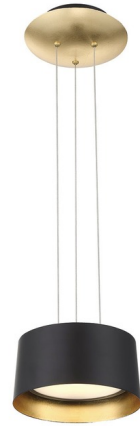

## Marimba Pendant

By Modern Forms

### Description

The Marimba Pendant features a Black finish with a gold leaf interior. Matching gilt and vermeil canopy and twist lock glass diffuser with no visible hardware.

### Specifications

COLOR	N/A
BODY FINISH	Gold Leaf
WATTAGE	14W
DIMMER	Low Voltage Electronic
DIMENSIONS	127"L x 8"W x 4.13"H
INTEGRATED LED MODULE	1 x LED/14W/120V LED
COUNTRY OF ORIGIN	China

### Technical Information

LAMP LIFE	37000 hours
COLOR RENDERING	90 CRI
LAMP COLOR	3000K
LUMENS/WATT	19.86
LUMINOUS FLUX	278 lumens

Shown in gold leaf

CLICK TO VIEW PRODUCT

Notes: