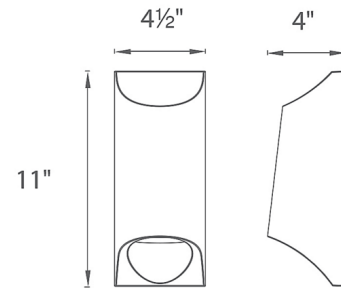

### Specifications

COLOR	White
BODY FINISH	Black
WATTAGE	25W
DIMMER	Low Voltage Electronic
DIMENSIONS	4.5"W x 11"H x 4"D
INTEGRATED LED MODULE	1 x LED/25W/120-277V LED
COUNTRY OF ORIGIN	China