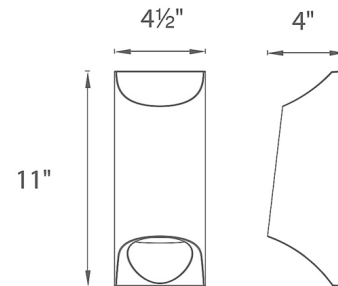

Shown in black / white

Specifications

COLOR	White
BODY FINISH	Black
WATTAGE	25W
DIMMER	Low Voltage Electronic
DIMENSIONS	4.5"W x 11"H x 4"D
INTEGRATED LED MODULE	1 x LED/25W/120-277V LED
COUNTRY OF ORIGIN	China