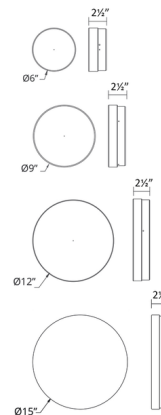

Specifications

COLOR	White
BODY FINISH	Black
WATTAGE	17W
DIMMER	Low Voltage Electronic
DIMENSIONS	9"W x 2.5"H
INTEGRATED LED MODULE	1 x LED/17W/120V LED

Technical Information

LAMP LIFE	50000 hours
COLOR RENDERING	90 CRI
LAMP COLOR	3500K
LUMENS/WATT	58.65
LUMINOUS FLUX	997 lumens

Shown in black / white

CLICK TO VIEW PRODUCT

Notes: