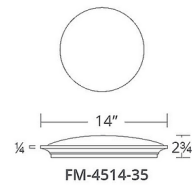

### Specifications

COLOR	White
BODY FINISH	Brushed Nickel
WATTAGE	20W
DIMMER	Low Voltage Electronic
DIMENSIONS	14"W x 2.75"H
INTEGRATED LED MODULE	1 x LED/20W/120-277V LED
COUNTRY OF ORIGIN	China