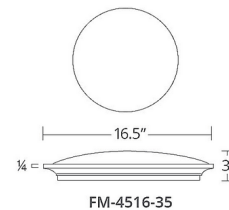

### Specifications

COLOR	White
BODY FINISH	Brushed Nickel
WATTAGE	20W
DIMMER	Low Voltage Electronic
DIMENSIONS	14"W x 2.75"H
INTEGRATED LED MODULE	1 x LED/20W/120-277V LED
COUNTRY OF ORIGIN	China