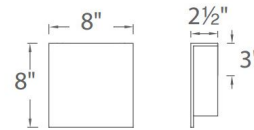

Description

The Square Outdoor Wall Sconce features aluminum construction in Bronze or Black finish. Available in two sizes. 120V and 277V options available. No transformer or driver required. Dimmable with a low voltage electronic dimmer, sold separately.

Shown in black / white

WS-W38608

WS-W38610

Specifications

COLOR	White
BODY FINISH	Black
WATTAGE	10.7W
DIMMER	Low Voltage Electronic
DIMENSIONS	8"W x 8"H x 2.5"D
INTEGRATED LED MODULE	1 x LED/10.7W/120V LED
COUNTRY OF ORIGIN	China