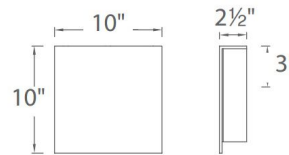

Description

The Square Outdoor Wall Sconce features aluminum construction in Bronze or Black finish. Available in two sizes. 120V and 277V options available. No transformer or driver required. Dimmable with a low voltage electronic dimmer, sold separately.

Shown in black / white

WS-W38608

WS-W38610

Specifications

COLOR	White
BODY FINISH	Black
WATTAGE	10.7W
DIMMER	Low Voltage Electronic
DIMENSIONS	8"W x 8"H x 2.5"D
INTEGRATED LED MODULE	1 x LED/10.7W/120V LED
COUNTRY OF ORIGIN	China