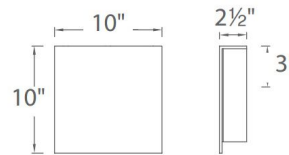

WS-W38610

Specifications

COLOR	White
BODY FINISH	Black
WATTAGE	10.7W
DIMMER	Low Voltage Electronic
DIMENSIONS	8"W x 8"H x 2.5"D
INTEGRATED LED MODULE	1 x LED/10.7W/120V LED
COUNTRY OF ORIGIN	China

Technical Information

LAMP LIFE	50000 hours
COLOR RENDERING	90 CRI
LAMP COLOR	3000K
LUMENS/WATT	36.54
LUMINOUS FLUX	391 lumens