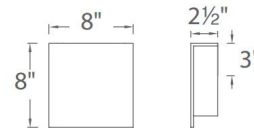

Lightology

lightology.com
866-954-4489
04-25-26

Project: _____
Company: _____
Location: _____ Fixture Type: _____
SPEC #: **MFR833751**
Approved On: _____ Approved By: _____

Square Outdoor Wall Sconce By Modern Forms

Description

The Square Outdoor Wall Sconce features aluminum construction in Bronze or Black finish. Available in two sizes. 120V and 277V options available. No transformer or driver required. Dimmable with a low voltage electronic dimmer, sold separately.

WS-W38608

Specifications

COLOR	White
BODY FINISH	Black
WATTAGE	10.7W
DIMMER	Low Voltage Electronic
DIMENSIONS	8"W x 8"H x 2.5"D
INTEGRATED LED MODULE	1 x LED/10.7W/120V LED
COUNTRY OF ORIGIN	China

Technical Information

LAMP LIFE	50000 hours
COLOR RENDERING	90 CRI
LAMP COLOR	3000K
LUMENS/WATT	36.54
LUMINOUS FLUX	391 lumens

CLICK TO VIEW PRODUCT

Notes: