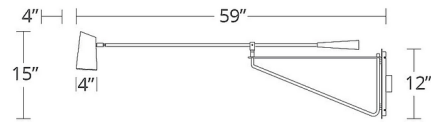

### Description

The Stylus Wall Light features steel construction in a Black finish with gold interior shade color. Rotatable head and adjustable arm at joints. Universal driver located in junction box. Dimmable with a low voltage electronic, Triac, or 0-10V dimmer, sold separately.

### Specifications

COLOR	N/A
BODY FINISH	Black
WATTAGE	12W
DIMMER	Low Voltage Electronic
DIMENSIONS	4"W x 15"H x 59"D
INTEGRATED LED MODULE	1 x LED/12W/120-277V LED
COUNTRY OF ORIGIN	China