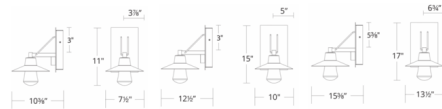

CLICK TO VIEW PRODUCT

Notes: