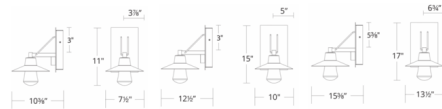

### Specifications

COLOR . . . . . Clear  
 BODY FINISH . . . . . Black  
 WATTAGE . . . . . 12W  
 DIMMER . . . . . Low Voltage Electronic  
 DIMENSIONS . . . . . 7.5"W x 11"H x 10.38"D  
 INTEGRATED LED MODULE . . . . . 1 x LED/12W/120-277V LED  
 COUNTRY OF ORIGIN . . . . . China