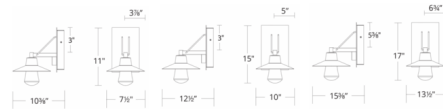

CLICK TO VIEW PRODUCT

Notes: