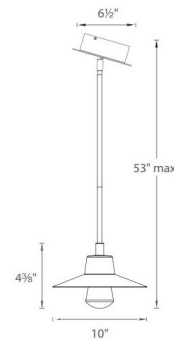

CLICK TO VIEW PRODUCT

Notes: