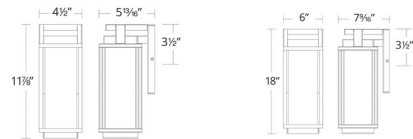

Shown in black / clear

MS-001912

MS-001918