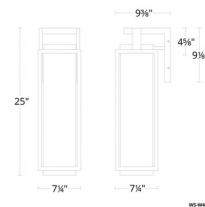

MS-001912

MS-001920