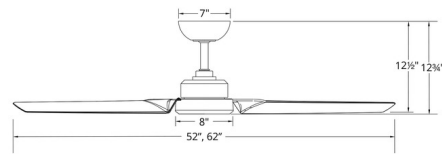

### Specifications

BLADE COLOR	N/A
BODY FINISH	Matte Black
WATTAGE	N/A
DIMMER	N/A
DIMENSIONS	52"W x 12.75"H
BULB	N/A
COUNTRY OF ORIGIN	China

CLICK TO VIEW PRODUCT

Notes: