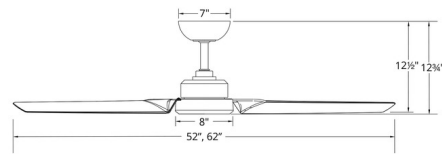

Lightology

lightology.com
866-954-4489
07-11-26

Project: _____

Company: _____

Location: _____ Fixture Type: _____

SPEC #: **MFR833779**

Approved On: _____ Approved By: _____

Roboto DC Ceiling Fan By Modern Forms

Description

The Roboto Ceiling Fan is available in Matte Black, Oil Rubbed Bronze, Matte White, or Titanium Silver. 125 x 20 sensorless DC motor with 14 degree pitch and 52 inch or 62 inch sweep. Modern Forms fans pair with smart home tech including Google Assistant, Amazon Alexa, and Samsung Smart Things. Free app download: Sync with Modern Forms app to control fan speed and use smart features. Includes Bluetooth remote control and a 6 inch downrod. Optional Bluetooth wall control sold separately. Slope ceiling adaptable up to 30 degrees. For slopes 31-45 degrees, Slope Ceiling Fan Kit available, sold separately. UL listed, wet locations. Energy Star. Title 20 and Title 24/JA8 compliant.

Shown in matte black

Specifications

BLADE COLOR	N/A
BODY FINISH	Matte Black
WATTAGE	N/A
DIMMER	N/A
DIMENSIONS	52"W x 12.75"H
BULB	N/A
COUNTRY OF ORIGIN	China

CLICK TO VIEW PRODUCT

Notes: