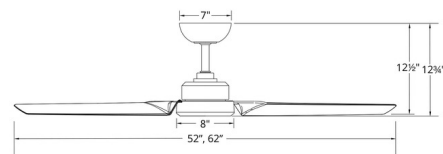

### Specifications

BLADE COLOR	N/A
BODY FINISH	Matte Black
WATTAGE	N/A
DIMMER	N/A
DIMENSIONS	62"W x 12.75"H
BULB	N/A
COUNTRY OF ORIGIN	China

CLICK TO VIEW PRODUCT

Notes: