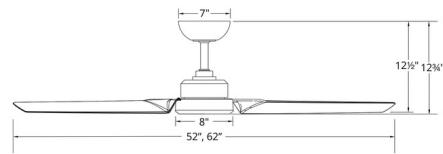

### Specifications

BLADE COLOR	N/A
BODY FINISH	Matte White
WATTAGE	N/A
DIMMER	N/A
DIMENSIONS	62"W x 12.75"H
BULB	N/A
COUNTRY OF ORIGIN	China

CLICK TO VIEW PRODUCT

Notes: