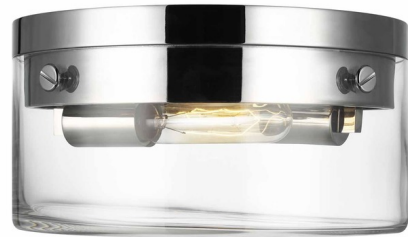

Lightology

lightology.com
866-954-4489
07-01-26

Project: _____

Company: _____

Location: _____ Fixture Type: _____

SPEC #: **VCS833841**

Approved On: _____ Approved By: _____

Garrett Ceiling Light By Visual Comfort Studio

Description

The Garrett Ceiling Flush Light is a striking blend of sophistication and simplicity. The frame is complemented with Clear glass adding an industrial glamor and warm shadows to your interior space.

Shown in polished nickel / clear

Specifications

COLOR	Clear
BODY FINISH	Polished Nickel
WATTAGE	18W
DIMMER	Standard 120V
DIMENSIONS	11.38"W x 5.5"H
BULB NOT INCLUDED	2 x T10/Medium (E26)/9W/120V LED
OTHER BULB OPTIONS	T10/Medium (E26)/60W/120V Incandescent