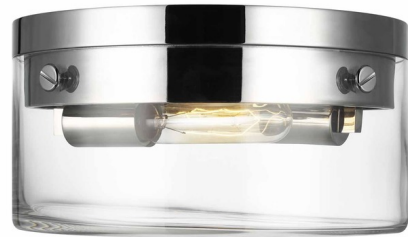

## Garrett Ceiling Light By Visual Comfort Studio

### Description

The Garrett Ceiling Flush Light is a striking blend of sophistication and simplicity. The frame is complemented with Clear glass adding an industrial glamor and warm shadows to your interior space.

Shown in polished nickel / clear

### Specifications

COLOR	Clear
BODY FINISH	Polished Nickel
WATTAGE	18W
DIMMER	Standard 120V
DIMENSIONS	11.38"W x 5.5"H
BULB NOT INCLUDED	2 x T10/Medium (E26)/9W/120V LED
OTHER BULB OPTIONS	T10/Medium (E26)/60W/120V Incandescent