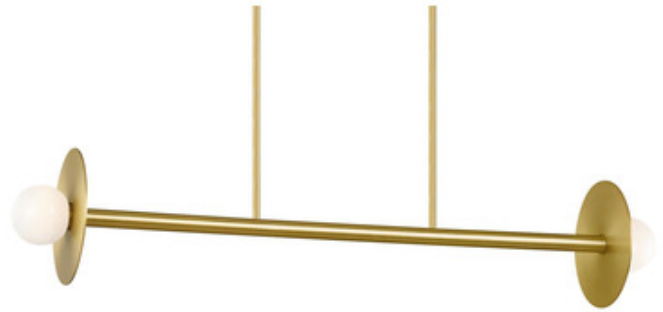

DESIGNER

Kelly Wearstler

BRAND

Visual Comfort Studio

DESCRIPTION

The Nodes 2 Linear Chandelier adds a clean simple look to your interior space. The steel frame holds smooth hand blown glass globes, casting warm shadows across your room. Canopy: 16 inch x 4.5 inch rectangle.

Shown in: Burnished Brass / Milk White

SHADE COLOR	Milk White
BODY FINISH	Burnished Brass
WATTAGE	120W
DIMMER	Standard 120V
DIMENSIONS	41.18"L x 8"W x 8"H
BULB NOT INCLUDED	
LAMP	2 x JCD/G9/60W/120V Halogen

Technical Information

PRODUCT DIMENSIONS Downrods: Two 6" and Eight 12" Included

SPEC # VCS833865

COMPANY

PROJECT

FIXTURE TYPE

APPROVED BY

DATE