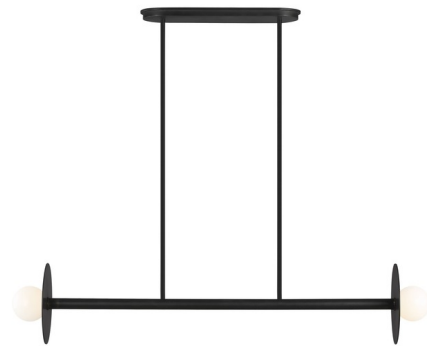

Lightology

lightology.com
866-954-4489
06-30-26

Project: _____

Company: _____

Location: _____ Fixture Type: _____

SPEC #: **VCS833866**

Approved On: _____ Approved By: _____

Nodes 2 Light Linear Chandelier By Visual Comfort Studio

Description

The Nodes 2 Linear Chandelier blends simple forms into a design that's both minimal and striking. Warm light glows from each glass globe, paired with sleek steel discs that help reflect light outward. Canopy: 16 inch x 4.5 inch rectangle.

Shown in midnight black / milk white

Specifications

COLOR Milk White
BODY FINISH Midnight Black
WATTAGE 120W
DIMMER Standard 120V
DIMENSIONS 41.18"L x 8"W x 8"H
BULB NOT INCLUDED 2 x JCD/G9/60W/120V Halogen