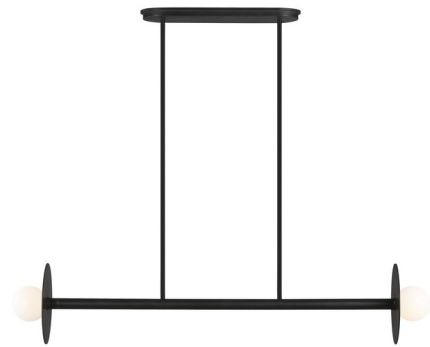

Lightology

lightology.com
866-954-4489
04-25-26

Project: _____

Company: _____

Location: _____ Fixture Type: _____

SPEC #: **VCS833866**

Approved On: _____ Approved By: _____

Nodes 2 Light Linear Chandelier By Visual Comfort Studio

Description

The Nodes 2 Linear Chandelier blends simple forms into a design that's both minimal and striking. Warm light glows from each glass globe, paired with sleek steel discs that help reflect light outward. Canopy: 16 inch x 4.5 inch rectangle.

Shown in midnight black / milk white

Specifications

COLOR Milk White
BODY FINISH Midnight Black
WATTAGE 120W
DIMMER Standard 120V
DIMENSIONS 41.18"L x 8"W x 8"H
BULB NOT INCLUDED 2 x JCD/G9/60W/120V Halogen