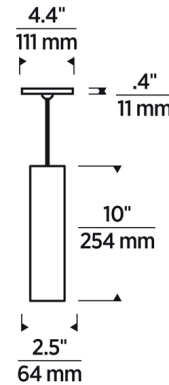

Shown in satin nickel / satin nickel

Specifications

COLOR	Satin Nickel
BODY FINISH	Satin Nickel
WATTAGE	50W
DIMMER	Low Voltage Electronic
DIMENSIONS	2.5"W x 10"H
BULB NOT INCLUDED	1 x JC/GY6.35 (bipin)/50W/12V Halogen
OTHER BULB OPTIONS	1 x MR16/GU5.3 (bipin)/12V LED