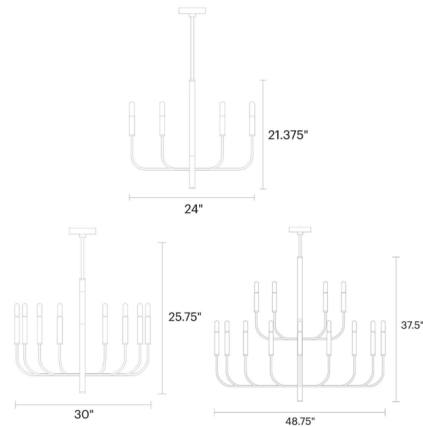

### Description

The Brianna Chandelier has graceful, seamless curvature and elongated tubular arms that lend fluidity and modern appeal to this classic minimalist silhouette. Canopy: 5.5 inch diameter.

### Specifications

COLOR	N/A
BODY FINISH	Polished Nickel
WATTAGE	30W
DIMMER	Standard 120V
DIMENSIONS	24"W x 21.375"H
BULB NOT INCLUDED	6 x B11/Candelabra (E12)/5W/120V LED
OTHER BULB OPTIONS	6 x B10/Candelabra (E12)/60W/120V Incandescent

### Technical Information

PRODUCT DIMENSIONS . . . . . Downrods: One 6" and Four 12" Included

Shown in polished nickel

CLICK TO VIEW PRODUCT

Notes: