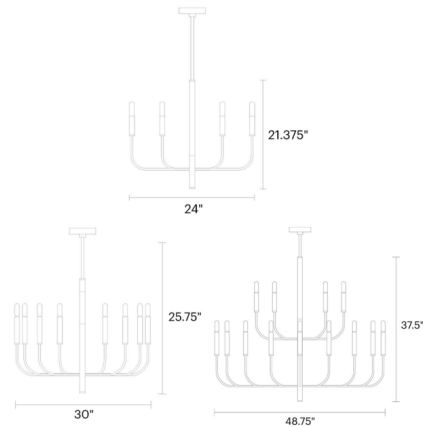

Description

The Brianna Chandelier has graceful, seamless curvature and elongated tubular arms that lend fluidity and modern appeal to this classic minimalist silhouette. Canopy: 5.5 inch diameter.

Specifications

COLOR	N/A
BODY FINISH	Polished Nickel
WATTAGE	30W
DIMMER	Standard 120V
DIMENSIONS	24"W x 21.375"H
BULB NOT INCLUDED	6 x B11/Candelabra (E12)/5W/120V LED
OTHER BULB OPTIONS	6 x B10/Candelabra (E12)/60W/120V Incandescent

Technical Information

PRODUCT DIMENSIONS Downrods: One 6" and Four 12" Included

Shown in polished nickel

CLICK TO VIEW PRODUCT

Notes: