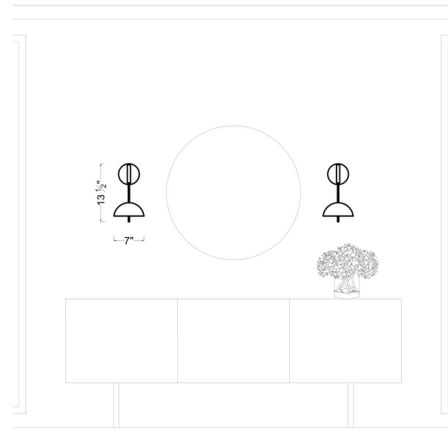

## Jane Wall Light

By Visual Comfort Studio

### Description

The Jane Wall Light is a sleek addition to any room in your home. Choice of one or two arms. Adjustable to direct light where you'd like. Damp location rated. ETL listed.

Shown in burnished brass / midnight black

### Specifications

COLOR . . . . . Midnight Black  
BODY FINISH . . . . . Burnished Brass  
WATTAGE . . . . . 60W  
DIMMER . . . . . Standard 120V  
DIMENSIONS . . . . . 7"W x 13.5"H x 24.125"D  
BULB NOT INCLUDED . . . . . 1 x G16.5/Candelabra (E12)/60W/120V Incandescent