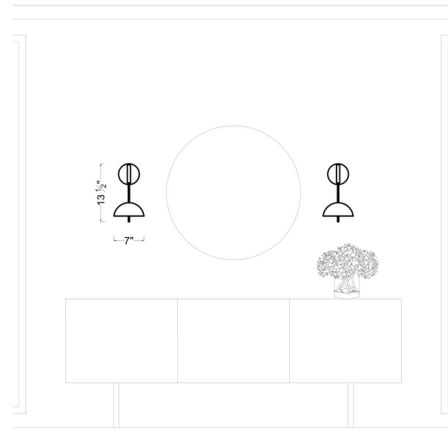

By Visual Comfort Studio

Description

The Jane Wall Light is a sleek addition to any room in your home. Choice of one or two arms. Adjustable to direct light where you'd like. Damp location rated. ETL listed.

Shown in burnished brass / midnight black

Specifications

COLOR Midnight Black
BODY FINISH Burnished Brass
WATTAGE 60W
DIMMER Standard 120V
DIMENSIONS 7"W x 13.5"H x 24.125"D
BULB NOT INCLUDED 1 x G16.5/Candelabra (E12)/60W/120V Incandescent