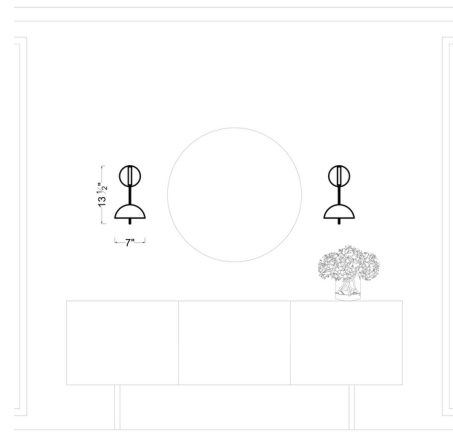

By Visual Comfort Studio

Description

The Jane Wall Light is a sleek addition to any room in your home. Choice of one or two arms. Adjustable to direct light where you'd like. Damp location rated. ETL listed.

Shown in burnished brass / matte white

Specifications

COLOR Matte White
BODY FINISH Burnished Brass
WATTAGE 60W
DIMMER Standard 120V
DIMENSIONS 7"W x 13.5"H x 24.125"D
BULB NOT INCLUDED 1 x G16.5/Candelabra (E12)/60W/120V Incandescent