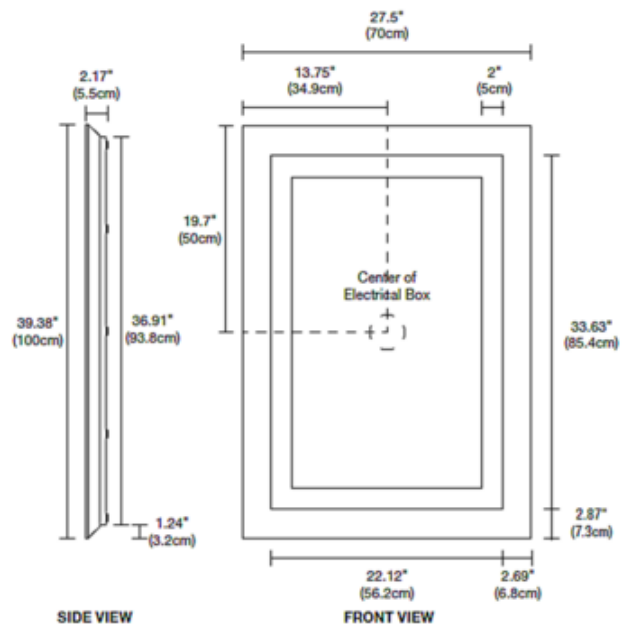

COMPANY	PROJECT	FIXTURE TYPE	APPROVED BY	DATE