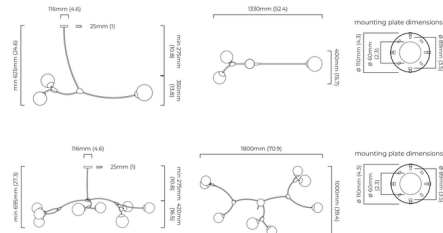

Description

The Ivy Horizontal Pendant draws inspiration from green spaces in the heart of London, reflecting the nature of new plants that grow organically in all directions towards the light, featuring a sculptural Bronze frame with globe shades, accented with Satin Brass or Bronze details for a chic overall look. Available with Opal or Smoked glass shades. Note: Please specify overall drop length when ordering. Stem is not field adjustable.

Shown in bronze / satin brass / opal

Specifications

COLOR	Opal
BODY FINISH	Bronze / Satin Brass
WATTAGE	200W
DIMMER	Standard 120V
DIMENSIONS	70.86"L x 39.5"W x 16.53"H
BULB NOT INCLUDED	8 x G16.5/Candelabra (E12)/25W/120V LED
COUNTRY OF ORIGIN	United Kingdom