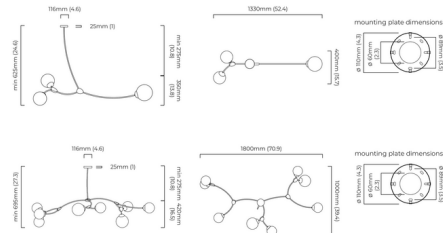

### Description

The Ivy Horizontal Pendant draws inspiration from green spaces in the heart of London, reflecting the nature of new plants that grow organically in all directions towards the light, featuring a sculptural Bronze frame with globe shades, accented with Satin Brass or Bronze details for a chic overall look. Available with Opal or Smoked glass shades. Note: Please specify overall drop length when ordering. Stem is not field adjustable.

### Specifications

COLOR	Opal
BODY FINISH	Bronze / Satin Brass
WATTAGE	200W
DIMMER	Standard 120V
DIMENSIONS	70.86"L x 39.5"W x 16.53"H
BULB NOT INCLUDED	8 x G16.5/Candelabra (E12)/25W/120V LED
COUNTRY OF ORIGIN	United Kingdom