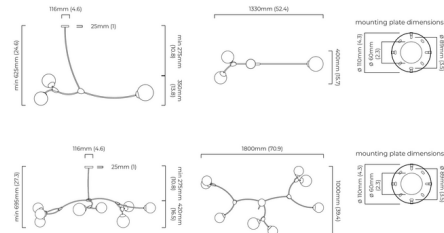

Description

The Ivy Horizontal Pendant draws inspiration from green spaces in the heart of London, reflecting the nature of new plants that grow organically in all directions towards the light, featuring a sculptural Bronze frame with globe shades, accented with Satin Brass or Bronze details for a chic overall look. Available with Opal or Smoked glass shades. Note: Please specify overall drop length when ordering. Stem is not field adjustable.

Shown in bronze / satin brass / opal

Specifications

COLOR	Opal
BODY FINISH	Bronze / Satin Brass
WATTAGE	75W
DIMMER	Standard 120V
DIMENSIONS	52.36"L x 15.7"W x 13.77"H
BULB NOT INCLUDED	3 x G16.5/Candelabra (E12)/25W/120V LED
COUNTRY OF ORIGIN	United Kingdom