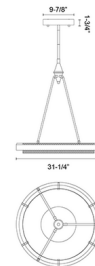

CLICK TO VIEW PRODUCT

Notes: