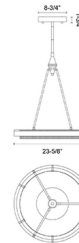

CLICK TO VIEW PRODUCT

Notes: