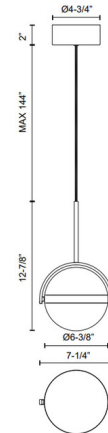

### Specifications

COLOR	Opal
BODY FINISH	Matte Black
WATTAGE	12W
DIMMER	Low Voltage Electronic
DIMENSIONS	6.38"W x 12.88"H x 7.25"D
INTEGRATED LED MODULE	1 x LED/12W/120V LED
COUNTRY OF ORIGIN	China

### Technical Information

PRODUCT DIMENSIONS	Min/Max Adjustable Length: 15" - 144"
LAMP LIFE	50000 hours
COLOR RENDERING	90 CRI
LAMP COLOR	3000K
LUMENS/WATT	58.08
LUMINOUS FLUX	697 lumens

Shown in matte black / opal