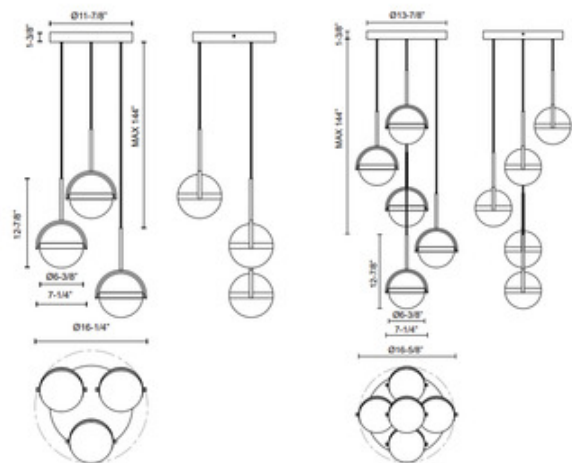

BRAND

Alora

DESCRIPTION

The Globo Multi Light Pendant brings a clean, simple look to your space. The glowing acrylic orbs cast warm shadows across your room. You can stagger them to your desired look.

Shown in: Matte Black / Opal

SHADE COLOR	Opal
BODY FINISH	Matte Black
WATTAGE	260W
DIMMER	Low Voltage Electronic
DIMENSIONS	16.63"W x 12.88"H
INTEGRATED LED MODULE	
LAMP	5 x LED/52W/120V LED

Technical Information

LUMINOUS FLUX	2360 lumens
LUMENS/WATT	45.38
LAMP COLOR	3000K
COLOR RENDERING	90 CRI

SPEC # ALO834107

COMPANY	PROJECT	FIXTURE TYPE	APPROVED BY	DATE