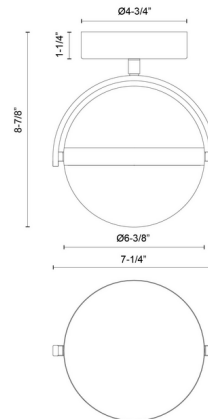

CLICK TO VIEW PRODUCT

Notes: