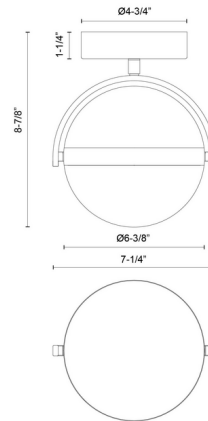

CLICK TO VIEW PRODUCT

Notes: