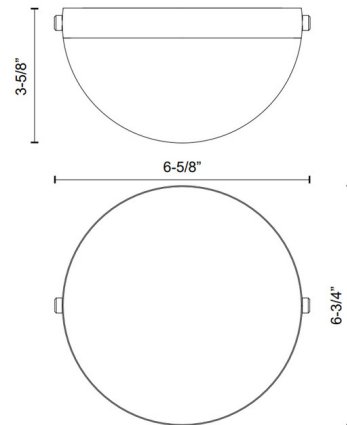

CLICK TO VIEW PRODUCT

Notes: