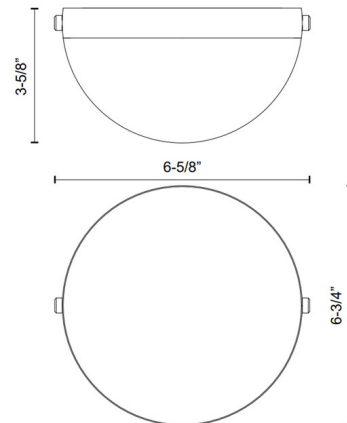

CLICK TO VIEW PRODUCT

Notes: