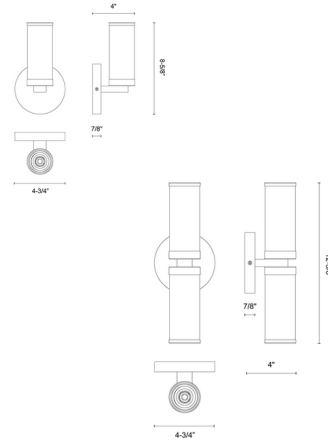

Lightology

lightology.com
866-954-4489
06-04-26

Project: _____
Company: _____
Location: _____ Fixture Type: _____
SPEC #: **ALO834130**
Approved On: _____ Approved By: _____

Revolve Wall Sconce By Alora

Description

The Revolve Wall Sconce evokes the elegance of antique candle holders. Clear glass tubes are accented with metal rings. ADA compliant. UL listed. Note: Single option is only available in Natural Brass and Polished Nickel. Double option is only available in Urban Bronze.

Shown in natural brass / clear

Specifications

COLOR	Clear
BODY FINISH	Natural Brass
WATTAGE	5W
DIMMER	Standard 120V
DIMENSIONS	4.8\"W x 8.6\"H x 4\"D
BULB NOT INCLUDED	1 x B11/Candelabra (E12)/5W/120V LED
OTHER BULB OPTIONS	1 x B10/Candelabra (E12)/120V LED 1 x B10/Candelabra (E12)/60W/120V Incandescent
COUNTRY OF ORIGIN	China

Technical Information

PRODUCT DIMENSIONS	Backplate: 4.8\" Dia.
--------------------	-----------------------

CLICK TO VIEW PRODUCT

Notes: