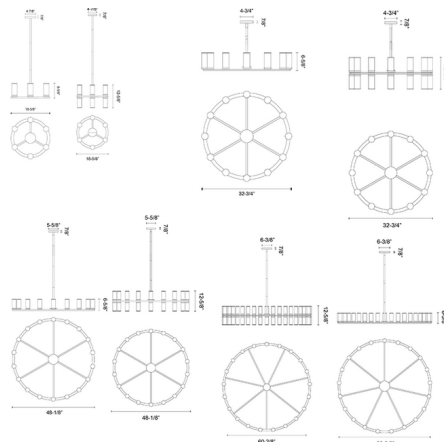

By Alora

Description

The Revolve Chandelier evokes the elegance of antique candle holders. Clear glass tubes are accented with metal rings and finished in Urban Bronze, Polished Nickel, or Natural Brass. Available in single and double light options four sizes with 6/12 lights, 12/24 lights, 18/36 lights, and 21/42 lights. Canopy: 4.8 inch diameter. UL listed. Note: 24 inch size not available in double or single option with Natural Brass or Urban Bronze finishes.

Shown in urban bronze / clear

Specifications

COLOR	Clear
BODY FINISH	Urban Bronze
WATTAGE	60W
DIMMER	Standard 120V
DIMENSIONS	32.8\"W x 6.6\"H
BULB NOT INCLUDED	12 x B11/Candelabra (E12)/5W/120V LED
OTHER BULB OPTIONS	12 x B10/Candelabra (E12)/120V LED
COUNTRY OF ORIGIN	China