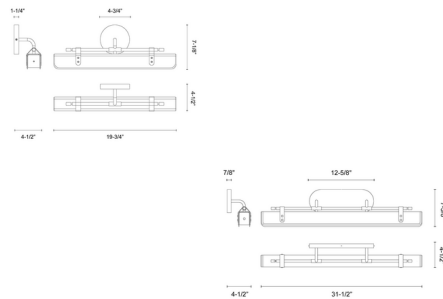

Shown in vintage brass / cognac leather

Specifications

COLOR	N/A
BODY FINISH	Vintage Brass / Cognac Leather
WATTAGE	16W
DIMMER	Low Voltage Electronic
DIMENSIONS	19.6"W x 7.1"H x 4"D
INTEGRATED LED MODULE	1 x LED/16W/120V LED
COUNTRY OF ORIGIN	China

Technical Information

PRODUCT DIMENSIONS	Backplate: 4.8" Dia.
LAMP LIFE	50000 hours
COLOR RENDERING	.90 CRI
LAMP COLOR	2700K
LUMENS/WATT	23.75
LUMINOUS FLUX	380 lumens

CLICK TO VIEW PRODUCT

Notes: