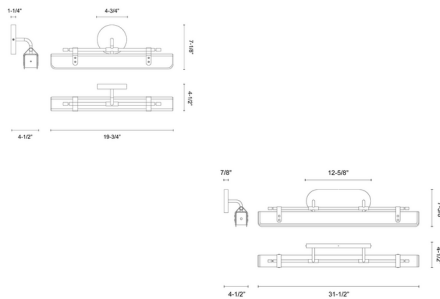

Shown in vintage brass / tuxedo leather

Specifications

COLOR	N/A
BODY FINISH	Vintage Brass / Tuxedo Leather
WATTAGE	35W
DIMMER	Low Voltage Electronic
DIMENSIONS	31.5"W x 7.1"H x 4.4"D
INTEGRATED LED MODULE	1 x LED/35W/120V LED
COUNTRY OF ORIGIN	China

Technical Information

PRODUCT DIMENSIONS	Backplate: 12.6" x 4.5"
LAMP LIFE	50000 hours
COLOR RENDERING	90 CRI
LAMP COLOR	2700K
LUMENS/WATT	19.71
LUMINOUS FLUX	690 lumens

CLICK TO VIEW PRODUCT

Notes: