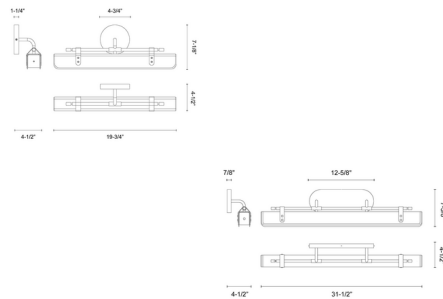

Shown in aged nickel / tuxedo leather

Specifications

COLOR	N/A
BODY FINISH	Aged Nickel / Tuxedo Leather
WATTAGE	35W
DIMMER	Low Voltage Electronic
DIMENSIONS	31.5\"W x 7.1\"H x 4.4\"D
INTEGRATED LED MODULE	1 x LED/35W/120V LED
COUNTRY OF ORIGIN	China

Technical Information

PRODUCT DIMENSIONS	Backplate: 12.6\" x 4.5"
LAMP LIFE	50000 hours
COLOR RENDERING	90 CRI
LAMP COLOR	2700K
LUMENS/WATT	19.71
LUMINOUS FLUX	690 lumens

CLICK TO VIEW PRODUCT

Notes: