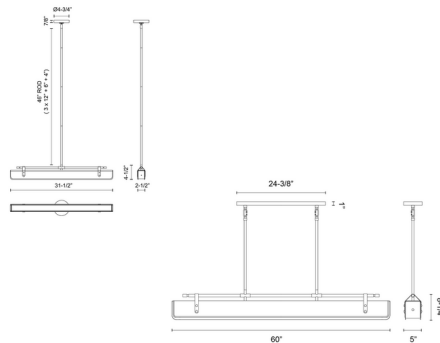

### Specifications

COLOR	N/A
BODY FINISH	Aged Nickel / Tuxedo Leather
WATTAGE	31W
DIMMER	Low Voltage Electronic
DIMENSIONS	31.5"L x 2.5"W x 4.5"H
INTEGRATED LED MODULE	1 x LED/31W/120V LED
COUNTRY OF ORIGIN	China