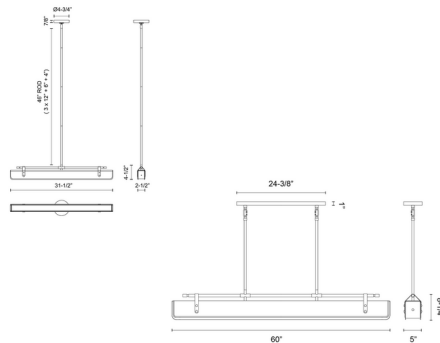

CLICK TO VIEW PRODUCT

Notes: