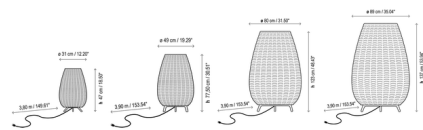

CLICK TO VIEW PRODUCT

Notes: