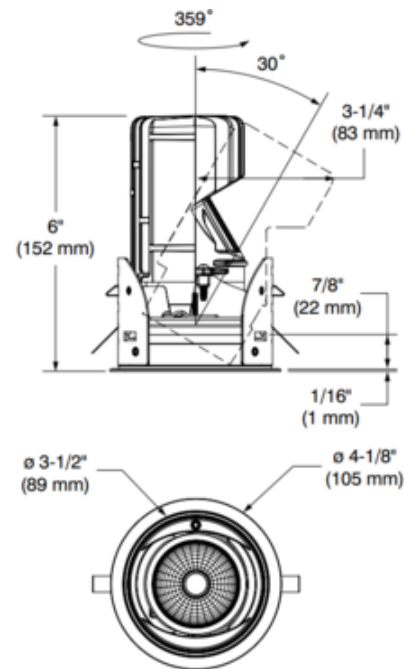

BRAND

Contrast Lighting

DESCRIPTION

The Ardito A3RAR 3.5 Inch Series Round Color Tune Flanged trim is a regressed dimmable LED adjustable trim with flange. Available with 33 or 44 degree beam angle. 359 degree swivel. 30 degree tilt. Includes clear lens. Can fit in ceilings up to 1.5 inch thick. 3.75 inch ceiling cutout. Includes 12.5 watt, 120-277V, 90CRI Lumenetix Araya CTM1 Color Tuning Tunable White Module which delivers tunable and dimmable (100 to 1 percent) white light from 1650K to 4000K as well as millions of colors. Requires one dimmer per channel: one to control the day-to-day 1650-4000K lighting and one to control color tuning. Compatible with Ardito Lumenetix (12.5 watt/700 lumen) Color Tune housing. Dimmable with 0-10V dimmers, sold separately. A complete fixture includes a trim and housing, sold separately. Trim module requires a 7 inch clearance beyond the ceiling.

TRIM COLOR	Clear
BODY FINISH	Matte White/ Matte White Reflector
WATTAGE	12.5W
DIMMER	0-10V
DIMENSIONS	3.5"W x 6"H
INTEGRATED LED MODULE	
LAMP	1 x LED/12.5W/120V LED

Technical Information

LUMINOUS FLUX	1391 lumens
LUMENS/WATT	111.28
LAMP COLOR	Tunable White
COLOR RENDERING	90 CRI
BEAM ANGLE	33°
LAMP LIFE	50000 hours
FUNCTION	Adjustable Accent
CEILING TYPE	Drywall with Trim
APERTURE SHAPE	Round
SPEC #	CLT834530