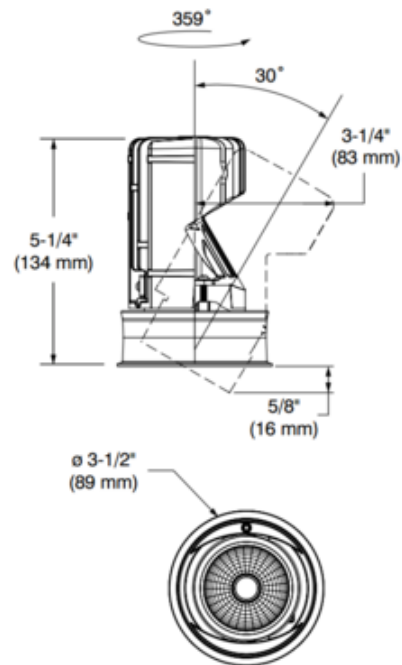

BRAND

Contrast Lighting

DESCRIPTION

The Ardito A3RAF 3.5 Inch Series Round Color Tune Flangeless trim is a dimmable LED adjustable trim without flange. Available with 30 or 42 degree beam angle. 359 degree swivel. 30 degree tilt. Includes clear lens. Can fit in ceilings up to 1.5 inch thick. 3.75 inch ceiling cutout. Includes 12.5 watt, 120-277V, 90CRI Lumenetix Araya CTM1 Color Tuning Tunable White Module which delivers tunable and dimmable (100 to 1 percent) white light from 1650K to 4000K as well as millions of colors. Requires one dimmer per channel: one to control the day-to-day 1650-4000K lighting and one to control color tuning. Compatible with Ardito Lumenetix (12.5 watt/700 lumen) Color Tune housing. Dimmable with 0-10V dimmers, sold separately. A complete fixture includes a trim, mud in plate, and housing, sold separately. Trim module requires a 6 inch clearance beyond the ceiling.

TRIM COLOR	Clear
BODY FINISH	Matte White
WATTAGE	12.5W
DIMMER	0-10V
DIMENSIONS	3.5"W x 5.25"H
INTEGRATED LED MODULE	
LAMP	1 x LED/12.5W/120V LED

Technical Information

LUMINOUS FLUX	1391 lumens
LUMENS/WATT	111.28
LAMP COLOR	Tunable White
COLOR RENDERING	90 CRI
BEAM ANGLE	30°
LAMP LIFE	50000 hours
FUNCTION	Adjustable Accent
CEILING TYPE	Drywall Trimless/Flush
APERTURE SHAPE	Round
SPEC #	CLT834550