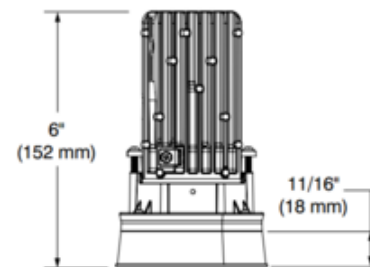

BRAND

Contrast Lighting

DESCRIPTION

The Ardito A3RFR 3.5 Inch Series Round Flangeless Warm Dim Trim is a regressed dimmable LED downlight trim without flange. Available with 33 or 44 degree beam angle. Can fit in ceilings up to 1.5 inch thick. 3.75 inch ceiling cutout. Includes 12.5 watt Lumenetix Araya DDM1 Dynamic Dimming Module which delivers dimmable white light that warms as it dims. It allows the user to change the color temperature from 3050K at full intensity to 1800K at minimum intensity. Universal 120V-277V. Compatible with Ardito Lumenetix (12.5 watt/700 lumen) Warm Dim housing. Dimmable with a 0-10V dimmer, sold separately. See attached manufacturer reference for dimmer compatibility. A complete fixture includes a trim, mud in plate, and housing, sold separately. Trim module requires a 7 inch clearance beyond the ceiling.

TRIM COLOR	Clear
BODY FINISH	Matte White
WATTAGE	12.5W
DIMMER	0-10V
DIMENSIONS	3.5"W x 6"H
INTEGRATED LED MODULE	
LAMP	1 x LED/12.5W/120V LED

Technical Information

LUMINOUS FLUX	1294 lumens
LUMENS/WATT	103.52
LAMP COLOR	3000K Warm Dim
COLOR RENDERING	90 CRI
BEAM ANGLE	33°
LAMP LIFE	50000 hours
FUNCTION	Downlight
CEILING TYPE	Drywall Trimless/Flush
APERTURE SHAPE	Round
SPEC #	CLT834564