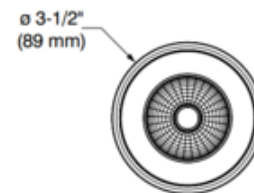

BRAND

Contrast Lighting

DESCRIPTION

The Ardito A3RFR 3.5 Inch Series Round Flangeless Warm Dim Trim is a regressed dimmable LED downlight trim without flange. Available with 33 or 44 degree beam angle. Can fit in ceilings up to 1.5 inch thick. 3.75 inch ceiling cutout. Includes 12.5 watt Lumenetix Araya DDM1 Dynamic Dimming Module which delivers dimmable white light that warms as it dims. It allows the user to change the color temperature from 3050K at full intensity to 1800K at minimum intensity. Universal 120V-277V. Compatible with Ardito Lumenetix (12.5 watt/700 lumen) Warm Dim housing. Dimmable with a 0-10V dimmer, sold separately. See attached manufacturer reference for dimmer compatibility. A complete fixture includes a trim, mud in plate, and housing, sold separately. Trim module requires a 7 inch clearance beyond the ceiling.

TRIM COLOR	Clear
BODY FINISH	Matte White
WATTAGE	12.5W
DIMMER	0-10V
DIMENSIONS	3.5"W x 6"H
INTEGRATED LED MODULE	
LAMP	1 x LED/12.5W/120V LED

Technical Information

LUMINOUS FLUX	1294 lumens
LUMENS/WATT	103.52
LAMP COLOR	3000K Warm Dim
COLOR RENDERING	90 CRI
BEAM ANGLE	33°
LAMP LIFE	50000 hours
FUNCTION	Downlight
CEILING TYPE	Drywall Trimless/Flush
APERTURE SHAPE	Round
SPEC #	CLT834564