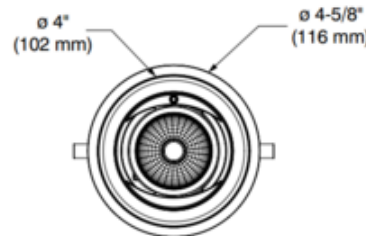

Ardito 4IN RD Flanged Adjustable Regress Trim

**Description:**

The Ardito A4RAR 4 Inch Series Round Trim is a dimmable LED adjustable trim with flange. Available with 15, 30 or 42 degree beam angle. Includes clear lens. Features 30 degree tilt and 359 degree internal rotation. Adjustable and lockable from below the ceiling. Can fit in ceilings up to 1.5 inch thick. 4.25 inch ceiling cutout. Compatible with Ardito Performance 1 (14 watt/up to 1450 lumens) or Ardito Performance 2 (23 watt/up to 2050 lumens) housing with driver, sold separately. Dimmable with an electronic low voltage (120 volt only) or 0-10V (120/277 volt) dimmer, sold separately. See attached manufacturer specification for dimmer compatibility. A complete fixture includes a trim and housing, sold separately. Trim module requires a 6.5 inch clearance beyond the ceiling.

Shown in: Matte White/ Matte White Reflector / Clear

List Price: \$247.50  
 Our Price: \$151.47

Shade Color: Clear  
 Body Finish: Matte White/ Matte White Reflector  
 Lamp: 1 x LED/14W/120V LED  
 1 x LED/23W/120V LED  
 Wattage: 14W  
 Dimmer: Low Voltage Electronic  
 Dimensions: 4"W x 6"H

**Technical Information**

Luminous Flux: 1309 lumens  
 Lumens/Watt: 93.50  
 Lamp Color: 2700 K  
 Color Rendering: 90 CRI  
 Beam Angle: 15°  
 Lamp Life: 50000 hours  
 Function: Adjustable Accent  
 Ceiling Type: Drywall with Trim  
 Aperture Shape: Round  
 Aperture Size: 4.000"