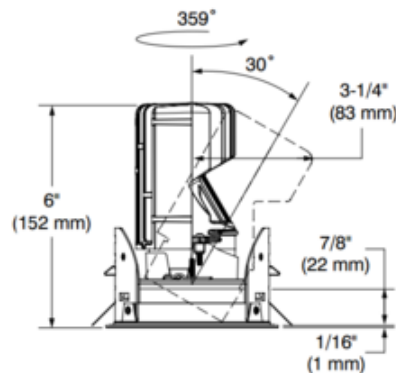

Ardito 4IN RD Flanged Adjustable Regress Trim

**Description:**

The Ardito A4RAR 4 Inch Series Round Trim is a dimmable LED adjustable trim with flange. Available with 15, 30 or 42 degree beam angle. Includes clear lens. Features 30 degree tilt and 359 degree internal rotation. Adjustable and lockable from below the ceiling. Can fit in ceilings up to 1.5 inch thick. 4.25 inch ceiling cutout. Compatible with Ardito Performance 1 (14 watt/up to 1450 lumens) or Ardito Performance 2 (23 watt/up to 2050 lumens) housing with driver, sold separately. Dimmable with an electronic low voltage (120 volt only) or 0-10V (120/277 volt) dimmer, sold separately. See attached manufacturer specification for dimmer compatibility. A complete fixture includes a trim and housing, sold separately. Trim module requires a 6.5 inch clearance beyond the ceiling.

Shown in: Matte White/ Matte White Reflector / Clear

List Price: \$247.50  
 Our Price: \$151.47

Shade Color: Clear  
 Body Finish: Matte White/ Matte White Reflector  
 Lamp: 1 x LED/14W/120V LED  
 1 x LED/23W/120V LED  
 Wattage: 14W  
 Dimmer: Low Voltage Electronic  
 Dimensions: 4"W x 6"H

**Technical Information**

Luminous Flux: 1309 lumens  
 Lumens/Watt: 93.50  
 Lamp Color: 2700 K  
 Color Rendering: 90 CRI  
 Beam Angle: 15°  
 Lamp Life: 50000 hours  
 Function: Adjustable Accent  
 Ceiling Type: Drywall with Trim  
 Aperture Shape: Round  
 Aperture Size: 4.000"