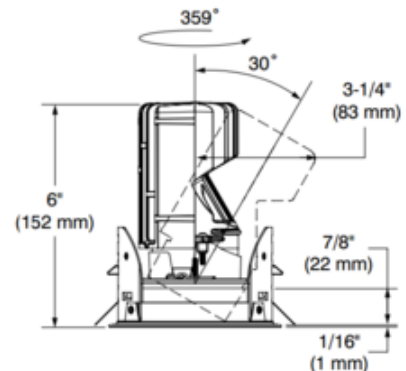

**BRAND**

Contrast Lighting

**DESCRIPTION**

The Ardito A4RAR 4 Inch Series Round Trim is a dimmable LED adjustable trim with flange. Available with 15, 30 or 42 degree beam angle. Includes clear lens. Features 30 degree tilt and 359 degree internal rotation. Adjustable and lockable from below the ceiling. Can fit in ceilings up to 1.5 inch thick. 4.25 inch ceiling cutout. Compatible with Ardito Performance 1 (14 watt/up to 1450 lumens) or Ardito Performance 2 (23 watt/up to 2050 lumens) housing with driver, sold separately. Dimmable with an electronic low voltage (120 volt only) or 0-10V (120/277 volt) dimmer, sold separately. See attached manufacturer specification for dimmer compatibility. A complete fixture includes a trim and housing, sold separately. Trim module requires a 6.5 inch clearance beyond the ceiling.

<b>TRIM COLOR</b>	Clear
<b>BODY FINISH</b>	Matte White/ Matte White Reflector
<b>WATTAGE</b>	14W
<b>DIMMER</b>	Low Voltage Electronic
<b>DIMENSIONS</b>	4"W x 6"H
<b>INTEGRATED LED MODULE</b>	
<b>LAMP</b>	1 x LED/14W/120V LED 1 x LED/23W/120V LED

*Technical Information*

<b>LUMINOUS FLUX</b>	1309 lumens
<b>LUMENS/WATT</b>	93.50
<b>LAMP COLOR</b>	2700K
<b>COLOR RENDERING</b>	90 CRI
<b>BEAM ANGLE</b>	15°
<b>LAMP LIFE</b>	50000 hours
<b>FUNCTION</b>	Adjustable Accent
<b>CEILING TYPE</b>	Drywall with Trim
<b>APERTURE SHAPE</b>	Round
<b>SPEC #</b>	CLT834737