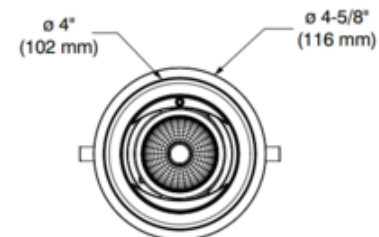

**BRAND**

Contrast Lighting

**DESCRIPTION**

The Ardito A4RAR 4 Inch Series Round Trim is a dimmable LED adjustable trim with flange. Available with 15, 30 or 42 degree beam angle. Includes clear lens. Features 30 degree tilt and 359 degree internal rotation. Adjustable and lockable from below the ceiling. Can fit in ceilings up to 1.5 inch thick. 4.25 inch ceiling cutout. Compatible with Ardito Performance 1 (14 watt/up to 1450 lumens) or Ardito Performance 2 (23 watt/up to 2050 lumens) housing with driver, sold separately. Dimmable with an electronic low voltage (120 volt only) or 0-10V (120/277 volt) dimmer, sold separately. See attached manufacturer specification for dimmer compatibility. A complete fixture includes a trim and housing, sold separately. Trim module requires a 6.5 inch clearance beyond the ceiling.

<b>TRIM COLOR</b>	Clear
<b>BODY FINISH</b>	Matte White/ Matte White Reflector
<b>WATTAGE</b>	14W
<b>DIMMER</b>	Low Voltage Electronic
<b>DIMENSIONS</b>	4"W x 6"H
<b>INTEGRATED LED MODULE</b>	
<b>LAMP</b>	1 x LED/14W/120V LED 1 x LED/23W/120V LED

*Technical Information*

<b>LUMINOUS FLUX</b>	1309 lumens
<b>LUMENS/WATT</b>	93.50
<b>LAMP COLOR</b>	2700K
<b>COLOR RENDERING</b>	90 CRI
<b>BEAM ANGLE</b>	15°
<b>LAMP LIFE</b>	50000 hours
<b>FUNCTION</b>	Adjustable Accent
<b>CEILING TYPE</b>	Drywall with Trim
<b>APERTURE SHAPE</b>	Round
<b>SPEC #</b>	CLT834737