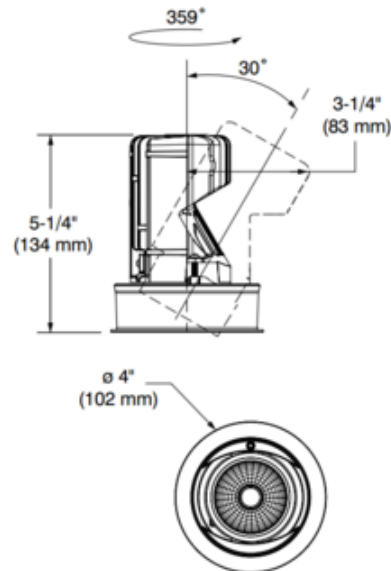

Ardito 4IN RD Flangeless Adjustable Trim

**Description:**

The Ardito A4RAF 4 Inch Series Round Trim is a dimmable LED adjustable trim without flange. Available with 15, 30, or 42 degree beam angle. Features 30 degree tilt and 359 degree internal rotation. Adjustable and lockable from below the ceiling. Can fit in ceilings up to 1.5 inch thick. 4.25 inch ceiling cutout. Compatible with Ardito Performance 1 (14 watt/up to 1450 lumens) or Ardito Performance 2 (23 watt/up to 2050 lumens) housing with driver, sold separately. Dimmable with an electronic low voltage (120 volt only) or 0-10V (120/277 volt) dimmer, sold separately. See attached manufacturer specification for dimmer compatibility. A complete fixture includes a trim and housing, sold separately. Steel mud-in-plate (MIPA4R) for flangeless trim allows you to apply plaster up to Ardito fixture opening edges, sold separately. Trim module requires a 5.5 inch clearance beyond the ceiling.

Shown in: Matte White / Clear

List Price: \$247.50  
 Our Price: \$151.47

Shade Color: Clear  
 Body Finish: Matte White  
 Lamp: 1 x LED/14W/120V LED  
 1 x LED/23W/120V LED  
 Wattage: 14W  
 Dimmer: Low Voltage Electronic  
 Dimensions: 4"W x 5.25"H

**Technical Information**

Luminous Flux: 1309 lumens  
 Lumens/Watt: 93.50  
 Lamp Color: 2700 K  
 Color Rendering: 90 CRI  
 Beam Angle: 15°  
 Lamp Life: 50000 hours  
 Function: Adjustable Accent  
 Ceiling Type: Drywall Trimless/Flush  
 Aperture Shape: Round  
 Aperture Size: 4.000"