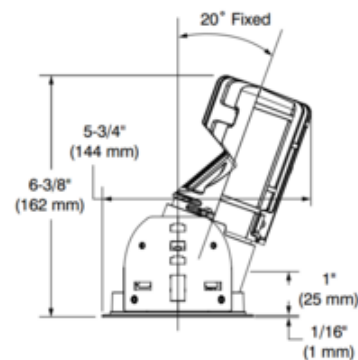

COMPANY	PROJECT	FIXTURE TYPE	APPROVED BY	DATE