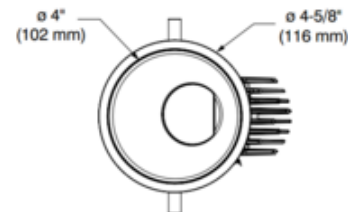

**BRAND** Contrast Lighting

**DESCRIPTION**

The Ardito A4RWW 4 Inch Series Round Trim is a dimmable LED wall wash trim with flange. Features 54 degree beam angle. Includes frosted lens. Can fit in ceilings up to 1.5 inch thick. 4.25 inch ceiling cutout. Compatible with Ardito Performance 1 (14 watt/up to 1450 lumens) or Ardito Performance 2 (23 watt/up to 2050 lumens) housing with driver, sold separately. Dimmable with an electronic low voltage (120V only) or 0-10V (120-277 volt) dimmer, sold separately. See attached manufacturer specification for dimmer compatibility. A complete fixture includes a trim and housing, sold separately. Trim module requires a 6.5 inch clearance beyond the ceiling.

<b>TRIM COLOR</b>	Frosted
<b>BODY FINISH</b>	Matte White / Natural Anodized Reflector
<b>WATTAGE</b>	14W
<b>DIMMER</b>	Low Voltage Electronic
<b>DIMENSIONS</b>	4"W x 6.38"H
<b>INTEGRATED LED MODULE</b>	
<b>LAMP</b>	1 x LED/14W/120V LED 1 x LED/23W/120V LED

*Technical Information*

<b>LUMINOUS FLUX</b>	455 lumens
<b>LUMENS/WATT</b>	32.50
<b>LAMP COLOR</b>	2700K
<b>COLOR RENDERING</b>	90 CRI
<b>BEAM ANGLE</b>	54°
<b>LAMP LIFE</b>	50000 hours
<b>FUNCTION</b>	Wall Washer
<b>CEILING TYPE</b>	Drywall with Trim
<b>APERTURE SHAPE</b>	Round
<b>SPEC #</b>	CLT834858