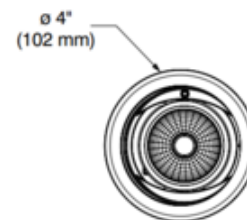

COMPANY

PROJECT

FIXTURE TYPE

APPROVED BY

DATE