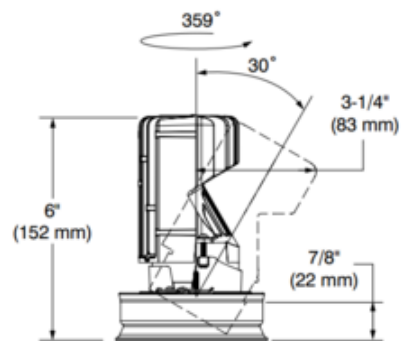

COMPANY

PROJECT

FIXTURE TYPE

APPROVED BY

DATE