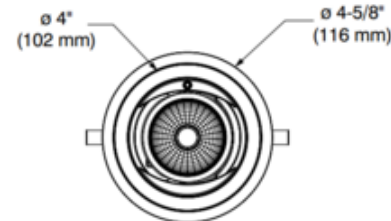

BRAND

Contrast Lighting

DESCRIPTION

The Ardito A4RAF 4 Inch Series Round Color Tune trim is a dimmable LED adjustable trim with flange. Available with 30 or 42 degree beam angle. 359 degree swivel. 30 degree tilt. Includes clear lens. Can fit in ceilings up to 1.5 inch thick. 3.75 inch ceiling cutout. Includes 12.5 watt, 120-277V, 90CRI Lumenetix Araya CTM1 Color Tuning Tunable White Module which delivers tunable and dimmable (100 to 1 percent) white light from 1650K to 4000K as well as millions of colors. Requires one dimmer per channel: one to control the day-to-day 1650-4000K lighting and one to control color tuning. Compatible with Ardito Lumenetix (12.5 watt/700 lumen) Color Tune housing. Dimmable with 0-10V dimmers, sold separately. A complete fixture includes a trim and housing, sold separately. Trim module requires a 6 inch clearance beyond the ceiling.

TRIM COLOR	Clear
BODY FINISH	Matte White
WATTAGE	12.5W
DIMMER	0-10V
DIMENSIONS	4"W x 5.25"H
INTEGRATED LED MODULE	
LAMP	1 x LED/12.5W/120V LED

Technical Information

LUMINOUS FLUX	1319 lumens
LUMENS/WATT	105.52
LAMP COLOR	Tunable White
COLOR RENDERING	90 CRI
BEAM ANGLE	30°
LAMP LIFE	50000 hours
FUNCTION	Adjustable Accent
CEILING TYPE	Drywall with Trim
APERTURE SHAPE	Round
SPEC #	CLT834890