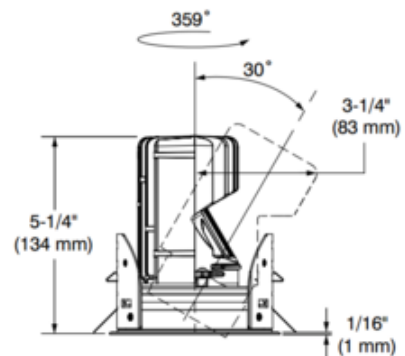

BRAND

Contrast Lighting

DESCRIPTION

The Ardito A4RAF 4 Inch Series Round Color Tune trim is a dimmable LED adjustable trim with flange. Available with 30 or 42 degree beam angle. 359 degree swivel. 30 degree tilt. Includes clear lens. Can fit in ceilings up to 1.5 inch thick. 3.75 inch ceiling cutout. Includes 12.5 watt, 120-277V, 90CRI Lumenetix Araya CTM1 Color Tuning Tunable White Module which delivers tunable and dimmable (100 to 1 percent) white light from 1650K to 4000K as well as millions of colors. Requires one dimmer per channel: one to control the day-to-day 1650-4000K lighting and one to control color tuning. Compatible with Ardito Lumenetix (12.5 watt/700 lumen) Color Tune housing. Dimmable with 0-10V dimmers, sold separately. A complete fixture includes a trim and housing, sold separately. Trim module requires a 6 inch clearance beyond the ceiling.

TRIM COLOR	Clear
BODY FINISH	Matte White
WATTAGE	12.5W
DIMMER	0-10V
DIMENSIONS	4"W x 5.25"H
INTEGRATED LED MODULE	
LAMP	1 x LED/12.5W/120V LED

Technical Information

LUMINOUS FLUX	1319 lumens
LUMENS/WATT	105.52
LAMP COLOR	Tunable White
COLOR RENDERING	90 CRI
BEAM ANGLE	30°
LAMP LIFE	50000 hours
FUNCTION	Adjustable Accent
CEILING TYPE	Drywall with Trim
APERTURE SHAPE	Round
SPEC #	CLT834890