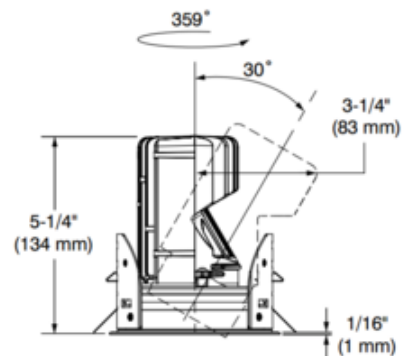

COMPANY

PROJECT

FIXTURE TYPE

APPROVED BY

DATE