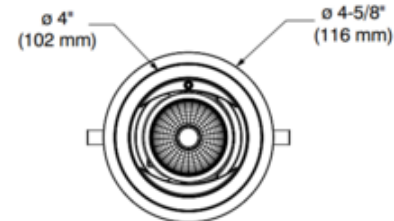

**BRAND**

Contrast Lighting

**DESCRIPTION**

The Ardito A4RAF 4 Inch Series Round Color Tune trim is a dimmable LED adjustable trim with flange. Available with 30 or 42 degree beam angle. 359 degree swivel. 30 degree tilt. Includes clear lens. Can fit in ceilings up to 1.5 inch thick. 3.75 inch ceiling cutout. Includes 12.5 watt, 120-277V, 90CRI Lumenetix Araya CTM1 Color Tuning Tunable White Module which delivers tunable and dimmable (100 to 1 percent) white light from 1650K to 4000K as well as millions of colors. Requires one dimmer per channel: one to control the day-to-day 1650-4000K lighting and one to control color tuning. Compatible with Ardito Lumenetix (12.5 watt/700 lumen) Color Tune housing. Dimmable with 0-10V dimmers, sold separately. A complete fixture includes a trim and housing, sold separately. Trim module requires a 6 inch clearance beyond the ceiling.

<b>TRIM COLOR</b>	Clear
<b>BODY FINISH</b>	Matte White
<b>WATTAGE</b>	12.5W
<b>DIMMER</b>	0-10V
<b>DIMENSIONS</b>	4"W x 5.25"H
<b>INTEGRATED LED MODULE</b>	
<b>LAMP</b>	1 x LED/12.5W/120V LED

*Technical Information*

<b>LUMINOUS FLUX</b>	1319 lumens
<b>LUMENS/WATT</b>	105.52
<b>LAMP COLOR</b>	Tunable White
<b>COLOR RENDERING</b>	90 CRI
<b>BEAM ANGLE</b>	30°
<b>LAMP LIFE</b>	50000 hours
<b>FUNCTION</b>	Adjustable Accent
<b>CEILING TYPE</b>	Drywall with Trim
<b>APERTURE SHAPE</b>	Round
<b>SPEC #</b>	CLT834890