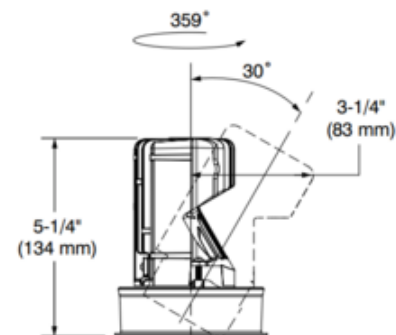

BRAND

Contrast Lighting

DESCRIPTION

The Ardito A4RAF 4 Inch Series Round Color Tune trim is a dimmable LED adjustable trim without flange. Available with 30 or 42 degree beam angle. 359 degree swivel. 30 degree tilt. Includes clear lens. Can fit in ceilings up to 1.5 inch thick. 3.75 inch ceiling cutout. Includes 12.5 watt, 120-277V, 90CRI Lumenetix Araya CTM1 Color Tuning Tunable White Module which delivers tunable and dimmable (100 to 1 percent) white light from 1650K to 4000K as well as millions of colors. Requires one dimmer per channel: one to control the day-to-day 1650-4000K lighting and one to control color tuning. Compatible with Ardito Lumenetix (12.5 watt/700 lumen) Color Tune housing. Dimmable with 0-10V dimmers, sold separately. A complete fixture includes a trim and housing, sold separately. A complete fixture includes a trim and housing, sold separately. Steel mud-in-plate (MIPA4R) for flangeless trim allows you to apply plaster up to Ardito fixture opening edges, sold separately. Trim module requires a 6 inch clearance beyond the ceiling.

TRIM COLOR	Clear
BODY FINISH	Matte White
WATTAGE	12.5W
DIMMER	0-10V
DIMENSIONS	4"W x 5.25"H
INTEGRATED LED MODULE	
LAMP	1 x LED/12.5W/120V LED

Technical Information

LUMINOUS FLUX	1319 lumens
LUMENS/WATT	105.52
LAMP COLOR	Tunable White
COLOR RENDERING	90 CRI
BEAM ANGLE	30°
LAMP LIFE	50000 hours
FUNCTION	Adjustable Accent
CEILING TYPE	Drywall with Trim
APERTURE SHAPE	Round
SPEC #	CLT834894