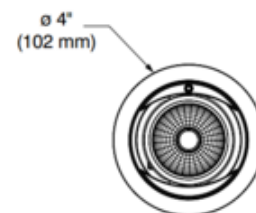

BRAND

Contrast Lighting

DESCRIPTION

The Ardito A4RAF 4 Inch Series Round Color Tune trim is a dimmable LED adjustable trim without flange. Available with 30 or 42 degree beam angle. 359 degree swivel. 30 degree tilt. Includes clear lens. Can fit in ceilings up to 1.5 inch thick. 3.75 inch ceiling cutout. Includes 12.5 watt, 120-277V, 90CRI Lumenetix Araya CTM1 Color Tuning Tunable White Module which delivers tunable and dimmable (100 to 1 percent) white light from 1650K to 4000K as well as millions of colors. Requires one dimmer per channel: one to control the day-to-day 1650-4000K lighting and one to control color tuning. Compatible with Ardito Lumenetix (12.5 watt/700 lumen) Color Tune housing. Dimmable with 0-10V dimmers, sold separately. A complete fixture includes a trim and housing, sold separately. A complete fixture includes a trim and housing, sold separately. Steel mud-in-plate (MIPA4R) for flangeless trim allows you to apply plaster up to Ardito fixture opening edges, sold separately. Trim module requires a 6 inch clearance beyond the ceiling.

TRIM COLOR	Clear
BODY FINISH	Matte White
WATTAGE	12.5W
DIMMER	0-10V
DIMENSIONS	4"W x 5.25"H
INTEGRATED LED MODULE	
LAMP	1 x LED/12.5W/120V LED

Technical Information

LUMINOUS FLUX	1319 lumens
LUMENS/WATT	105.52
LAMP COLOR	Tunable White
COLOR RENDERING	90 CRI
BEAM ANGLE	30°
LAMP LIFE	50000 hours
FUNCTION	Adjustable Accent
CEILING TYPE	Drywall with Trim
APERTURE SHAPE	Round
SPEC #	CLT834894