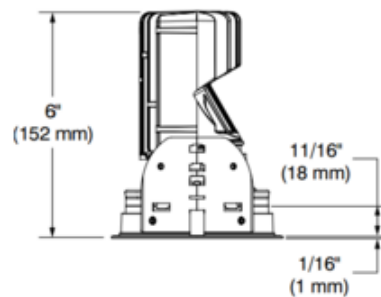

Ardito 4IN RD Flanged Color Tune Regress Downlight Trim

Description:

The Ardito 4 Inch Series Round Color Tune Trim is a regressed dimmable LED downlight trim with flange. Available with 33 or 44 degree beam angle. Includes clear lens. Can fit in ceilings up to 1.5 inch thick. 4,25 inch ceiling cutout. Includes 12.5 watt, 120-277V, 90CRI Lumenetix Araya CTM1 Color Tuning Tunable White Module which delivers tunable and dimmable (100 to 1 percent) white light from 1650K to 4000K as well as millions of colors. Requires one dimmer per channel: one to control the day-to-day 1650-4000K lighting and one to control color tuning. Compatible with Ardito Lumenetix (12.5 watt/700 lumen) Color Tune housing. Dimmable with 0-10V dimmers, sold separately. A complete fixture includes a trim and housing, sold separately. Trim module requires a 7 inch clearance beyond the ceiling.

Shown in: Matte White/ Matte White Reflector / Clear

List Price: \$597.50
 Our Price: \$365.67

Shade Color: Clear
 Body Finish: Matte White/ Matte White Reflector
 Lamp: 1 x LED/12.5W/120V LED
 Wattage: 12.5W
 Dimmer: 0-10V
 Dimensions: 4"W x 6"H

Technical Information

Luminous Flux: 1319 lumens
 Lumens/Watt: 105.52
 Lamp Color: 2 K
 Color Rendering: 90 CRI
 Beam Angle: 33°
 Lamp Life: 50000 hours
 Function: Downlight
 Ceiling Type: Drywall with Trim
 Aperture Shape: Round
 Aperture Size: 4.000"