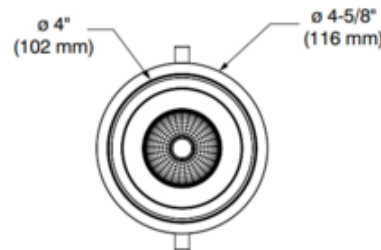

Ardito 4IN RD Flanged Color Tune Regress Downlight Trim

Description:

The Ardito 4 Inch Series Round Color Tune Trim is a regressed dimmable LED downlight trim with flange. Available with 33 or 44 degree beam angle. Includes clear lens. Can fit in ceilings up to 1.5 inch thick. 4,25 inch ceiling cutout. Includes 12.5 watt, 120-277V, 90CRI Lumenetix Araya CTM1 Color Tuning Tunable White Module which delivers tunable and dimmable (100 to 1 percent) white light from 1650K to 4000K as well as millions of colors. Requires one dimmer per channel: one to control the day-to-day 1650-4000K lighting and one to control color tuning. Compatible with Ardito Lumenetix (12.5 watt/700 lumen) Color Tune housing. Dimmable with 0-10V dimmers, sold separately. A complete fixture includes a trim and housing, sold separately. Trim module requires a 7 inch clearance beyond the ceiling.

Shown in: Matte White/ Matte White Reflector / Clear

List Price: \$597.50
 Our Price: \$365.67

Shade Color: Clear
 Body Finish: Matte White/ Matte White Reflector
 Lamp: 1 x LED/12.5W/120V LED
 Wattage: 12.5W
 Dimmer: 0-10V
 Dimensions: 4"W x 6"H

Technical Information

Luminous Flux: 1319 lumens
 Lumens/Watt: 105.52
 Lamp Color: 2 K
 Color Rendering: 90 CRI
 Beam Angle: 33°
 Lamp Life: 50000 hours
 Function: Downlight
 Ceiling Type: Drywall with Trim
 Aperture Shape: Round
 Aperture Size: 4.000"