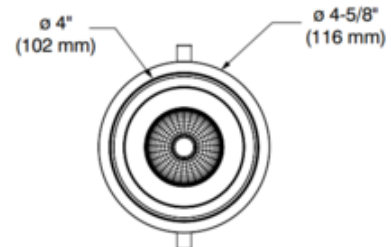

BRAND

Contrast Lighting

DESCRIPTION

The Ardito A4RFR 4 Inch Series Round Flanged Warm Dim Trim is a regressed dimmable LED downlight trim with flange. Available with 33 or 44 degree beam angle. Can fit in ceilings up to 1.5 inch thick. 4.25 inch ceiling cutout. Includes 12.5 watt Lumenetix Araya DDM1 Dynamic Dimming Module which delivers dimmable white light that warms as it dims. It allows the user to change the color temperature from 3050K at full intensity to 1800K at minimum intensity. Universal 120V-277V. Compatible with Ardito Lumenetix (12.5 watt/700 lumen) Warm Dim housing. Dimmable with a 0-10V dimmer, sold separately. See attached manufacturer reference for dimmer compatibility. A complete fixture includes a trim and housing, sold separately. Trim module requires a 7 inch clearance beyond the ceiling.

TRIM COLOR	Clear
BODY FINISH	Matte White/ Matte White Reflector
WATTAGE	12.5W
DIMMER	0-10V
DIMENSIONS	4"W x 6"H
INTEGRATED LED MODULE	
LAMP	1 x LED/12.5W/120V LED

Technical Information

LUMINOUS FLUX	1294 lumens
LUMENS/WATT	103.52
LAMP COLOR	3000K Warm Dim
COLOR RENDERING	90 CRI
BEAM ANGLE	33°
LAMP LIFE	50000 hours
FUNCTION	Downlight
CEILING TYPE	Drywall with Trim
APERTURE SHAPE	Round
SPEC #	CLT834899