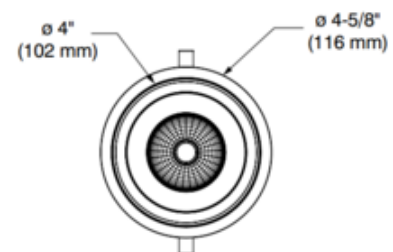

BRAND

Contrast Lighting

DESCRIPTION

The Ardito A4RFR 4 Inch Series Round Flanged Warm Dim Trim is a regressed dimmable LED downlight trim with flange. Available with 33 or 44 degree beam angle. Can fit in ceilings up to 1.5 inch thick. 4.25 inch ceiling cutout. Includes 12.5 watt Lumenetix Araya DDM1 Dynamic Dimming Module which delivers dimmable white light that warms as it dims. It allows the user to change the color temperature from 3050K at full intensity to 1800K at minimum intensity. Universal 120V-277V. Compatible with Ardito Lumenetix (12.5 watt/700 lumen) Warm Dim housing. Dimmable with a 0-10V dimmer, sold separately. See attached manufacturer reference for dimmer compatibility. A complete fixture includes a trim and housing, sold separately. Trim module requires a 7 inch clearance beyond the ceiling.

Shown in: Matte White/ Matte White Reflector / Clear

TRIM COLOR	Clear
BODY FINISH	Matte White/ Matte White Reflector
WATTAGE	12.5W
DIMMER	0-10V
DIMENSIONS	4"W x 6"H
LAMP	1 x LED/12.5W/120V LED

Technical Information

LUMINOUS FLUX	1294 lumens
LUMENS/WATT	103.52
LAMP COLOR	30 K
COLOR RENDERING	90 CRI
BEAM ANGLE	33°
LAMP LIFE	50000 hours
FUNCTION	Downlight
CEILING TYPE	Drywall with Trim
APERTURE SHAPE	Round

ITEM NUMBER CLT834899