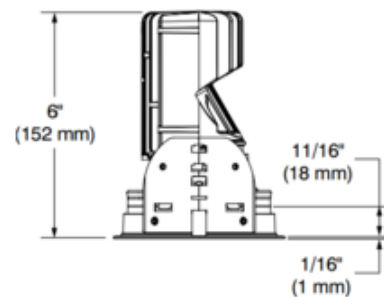

BRAND

Contrast Lighting

DESCRIPTION

The Ardito A4RFR 4 Inch Series Round Flanged Warm Dim Trim is a regressed dimmable LED downlight trim with flange. Available with 33 or 44 degree beam angle. Can fit in ceilings up to 1.5 inch thick. 4.25 inch ceiling cutout. Includes 12.5 watt Lumenetix Araya DDM1 Dynamic Dimming Module which delivers dimmable white light that warms as it dims. It allows the user to change the color temperature from 3050K at full intensity to 1800K at minimum intensity. Universal 120V-277V. Compatible with Ardito Lumenetix (12.5 watt/700 lumen) Warm Dim housing. Dimmable with a 0-10V dimmer, sold separately. See attached manufacturer reference for dimmer compatibility. A complete fixture includes a trim and housing, sold separately. Trim module requires a 7 inch clearance beyond the ceiling.

TRIM COLOR	Clear
BODY FINISH	Matte White/ Matte White Reflector
WATTAGE	12.5W
DIMMER	0-10V
DIMENSIONS	4"W x 6"H
INTEGRATED LED MODULE	
LAMP	1 x LED/12.5W/120V LED

Technical Information

LUMINOUS FLUX	1294 lumens
LUMENS/WATT	103.52
LAMP COLOR	3000K Warm Dim
COLOR RENDERING	90 CRI
BEAM ANGLE	33°
LAMP LIFE	50000 hours
FUNCTION	Downlight
CEILING TYPE	Drywall with Trim
APERTURE SHAPE	Round
SPEC #	CLT834899