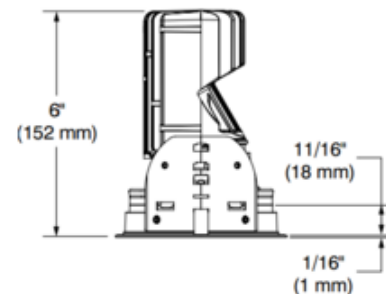

BRAND

Contrast Lighting

DESCRIPTION

The Ardito A4RFR 4 Inch Series Round Flanged Warm Dim Trim is a regressed dimmable LED downlight trim with flange. Available with 33 or 44 degree beam angle. Can fit in ceilings up to 1.5 inch thick. 4.25 inch ceiling cutout. Includes 12.5 watt Lumenetix Araya DDM1 Dynamic Dimming Module which delivers dimmable white light that warms as it dims. It allows the user to change the color temperature from 3050K at full intensity to 1800K at minimum intensity. Universal 120V-277V. Compatible with Ardito Lumenetix (12.5 watt/700 lumen) Warm Dim housing. Dimmable with a 0-10V dimmer, sold separately. See attached manufacturer reference for dimmer compatibility. A complete fixture includes a trim and housing, sold separately. Trim module requires a 7 inch clearance beyond the ceiling.

Shown in: Matte White/ Matte White Reflector / Clear

TRIM COLOR	Clear
BODY FINISH	Matte White/ Matte White Reflector
WATTAGE	12.5W
DIMMER	0-10V
DIMENSIONS	4"W x 6"H
LAMP	1 x LED/12.5W/120V LED

Technical Information

LUMINOUS FLUX	1294 lumens
LUMENS/WATT	103.52
LAMP COLOR	30 K
COLOR RENDERING	90 CRI
BEAM ANGLE	33°
LAMP LIFE	50000 hours
FUNCTION	Downlight
CEILING TYPE	Drywall with Trim
APERTURE SHAPE	Round

ITEM NUMBER CLT834899