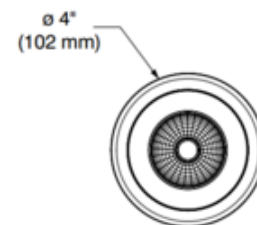

COMPANY	PROJECT	FIXTURE TYPE	APPROVED BY	DATE