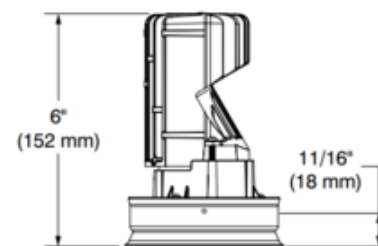

COMPANY	PROJECT	FIXTURE TYPE	APPROVED BY	DATE